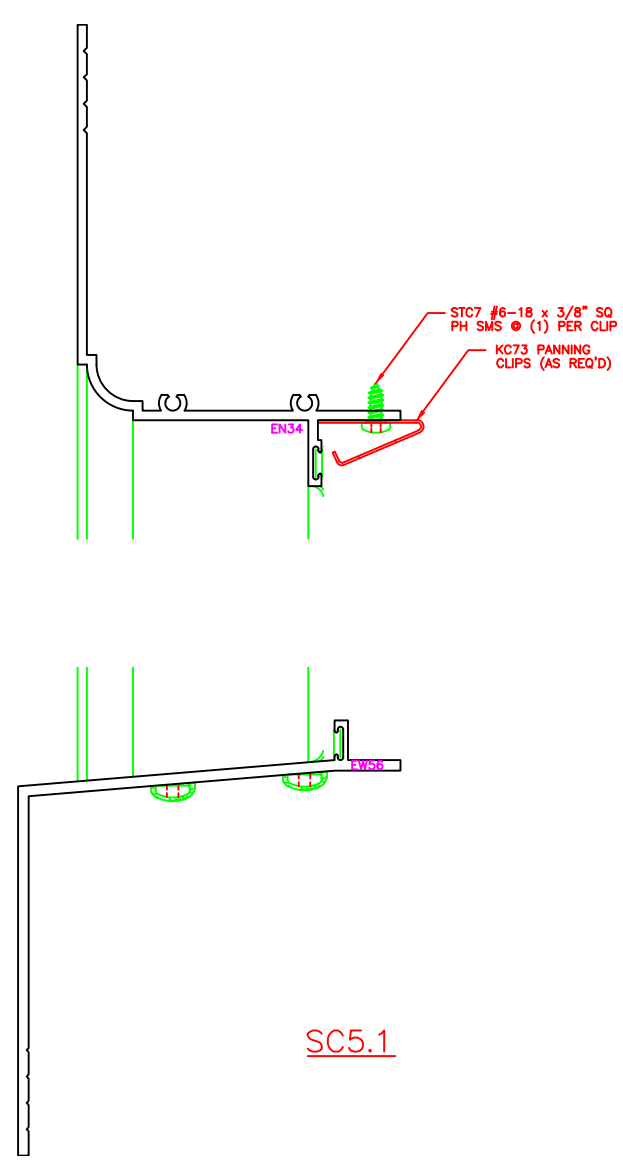

ERECTOR NOTE:

BACK BED WITH SEALANT BEFORE THE WINDOW IS INSTALLED OR CAP SEAL AFTER THE WINDOW IS INSTALLED TO INSURE A WATERTIGHT SEAL.

SC5.1