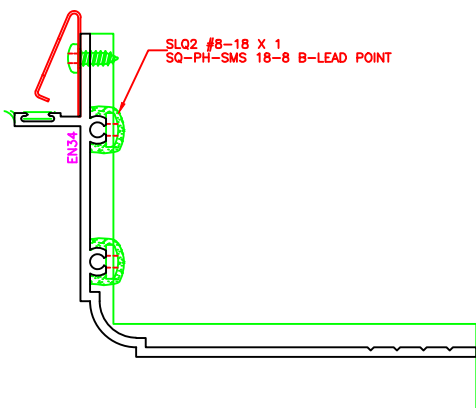

ERECTOR NOTE:

BACK BED WITH SEALANT BEFORE THE WINDOW IS INSTALLED OR CAP SEAL AFTER THE WINDOW IS INSTALLED TO INSURE A WATERTIGHT SEAL.

SC5.1