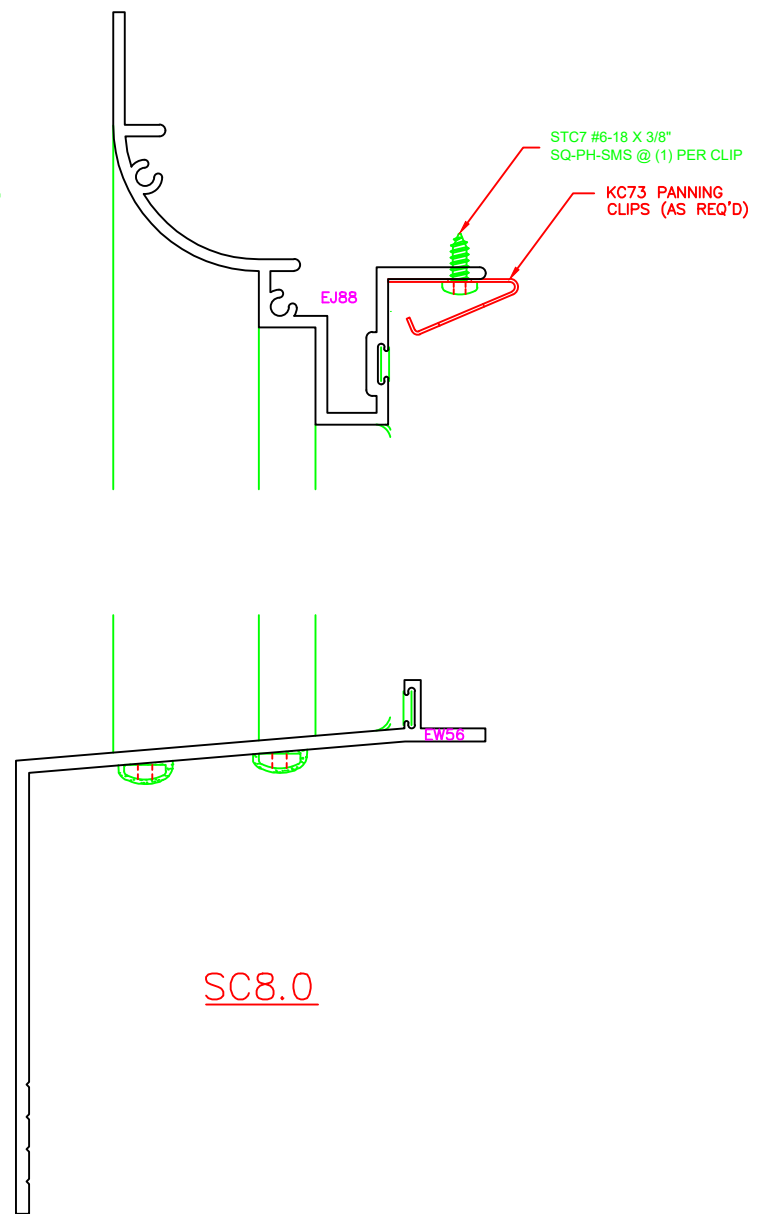

ERECTOR NOTE:

BACK BED WITH SEALANT BEFORE THE WINDOW IS INSTALLED OR CAP SEAL AFTER THE WINDOW IS INSTALLED TO INSURE A WATERTIGHT SEAL.

NOTE:
THE PANNING OVERLAP ON THE WINDOW IS TOO LARGE FOR SOME WINDOW SERIES