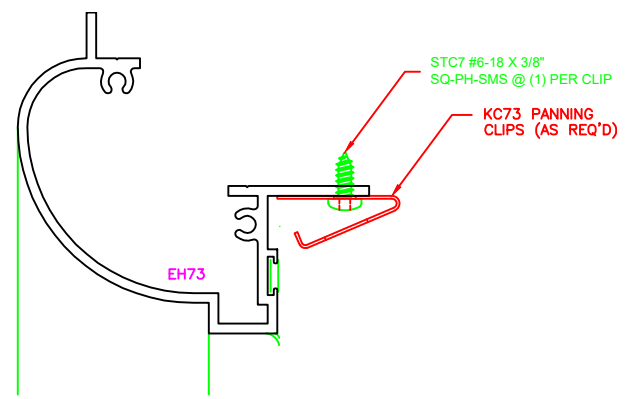

ERECTOR NOTE:

BACK BED WITH SEALANT BEFORE THE WINDOW IS INSTALLED OR CAP SEAL AFTER THE WINDOW IS INSTALLED TO INSURE A WATERTIGHT SEAL.

NOTE:
THE PANNING OVERLAP ON THE WINDOW IS TOO LARGE FOR SOME WINDOW SERIES