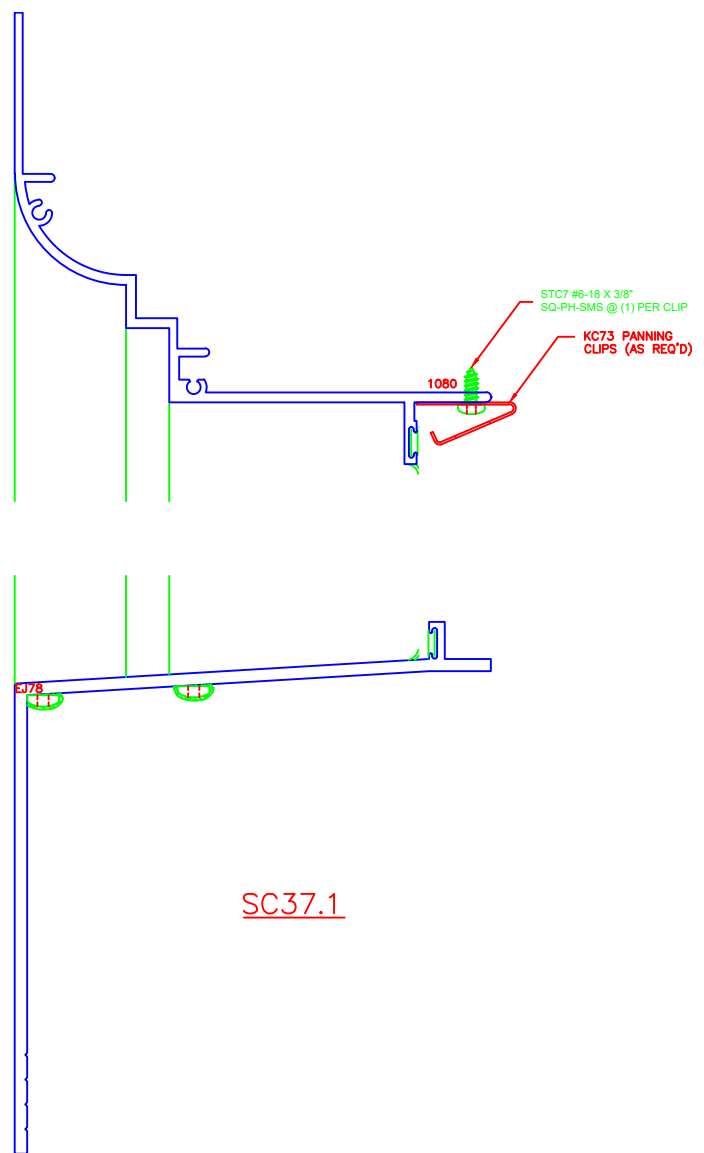

ERECTOR NOTE:
BACK BED WITH SEALANT BEFORE
THE WINDOW IS INSTALLED OR CAP
SEAL AFTER THE WINDOW IS INSTALLED
TO INSURE A WATERTIGHT SEAL.

SC37.1