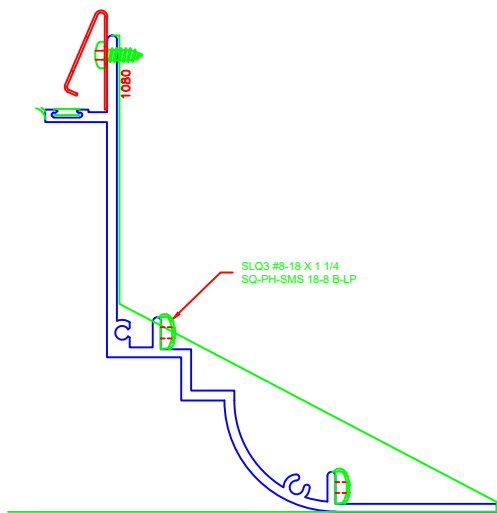

ERECTOR NOTE:
BACK BED WITH SEALANT BEFORE
THE WINDOW IS INSTALLED OR CAP
SEAL AFTER THE WINDOW IS INSTALLED
TO INSURE A WATERTIGHT SEAL.

SC37.1