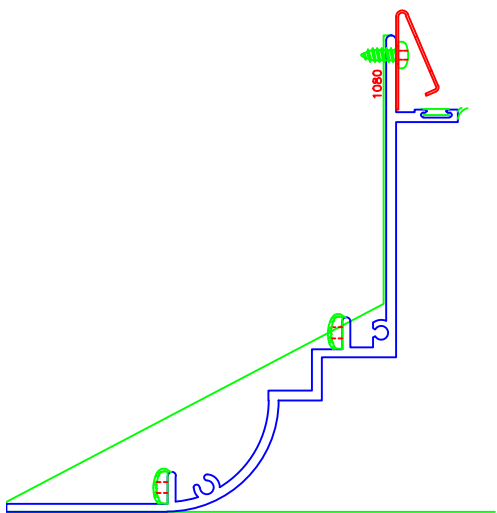

ERECTOR NOTE:
BACK BED WITH SEALANT BEFORE
THE WINDOW IS INSTALLED OR CAP
SEAL AFTER THE WINDOW IS INSTALLED
TO INSURE A WATERTIGHT SEAL.

SC37.1