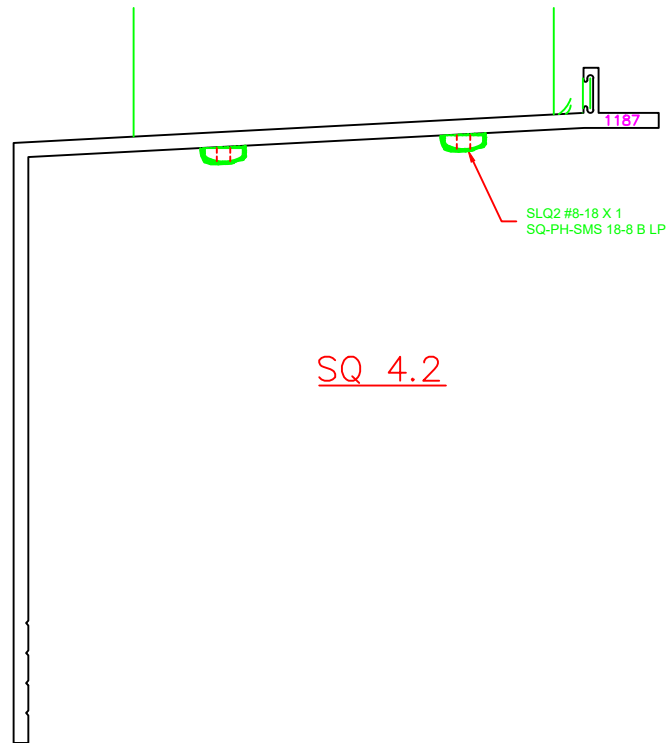

ERECTOR NOTE:

BACK BED WITH SEALANT BEFORE THE WINDOW IS INSTALLED OR CAP SEAL AFTER THE WINDOW IS INSTALLED TO INSURE A WATERTIGHT SEAL.

SQ 4.2