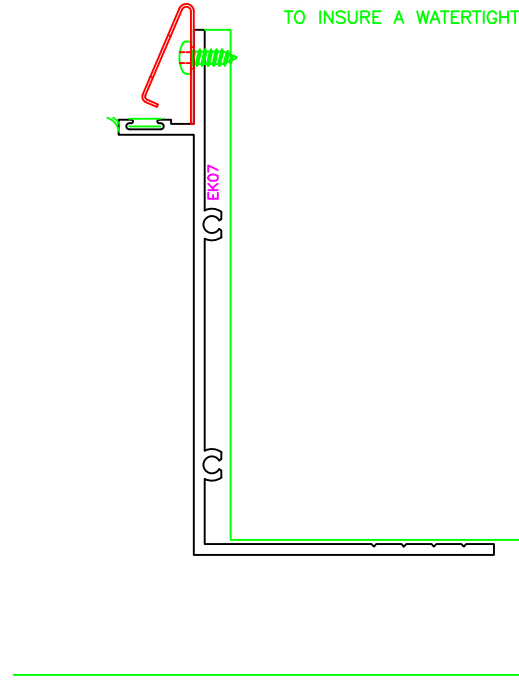

ERECTOR NOTE:

BACK BED WITH SEALANT BEFORE THE WINDOW IS INSTALLED OR CAP SEAL AFTER THE WINDOW IS INSTALLED TO INSURE A WATERTIGHT SEAL.

SQ 4.2