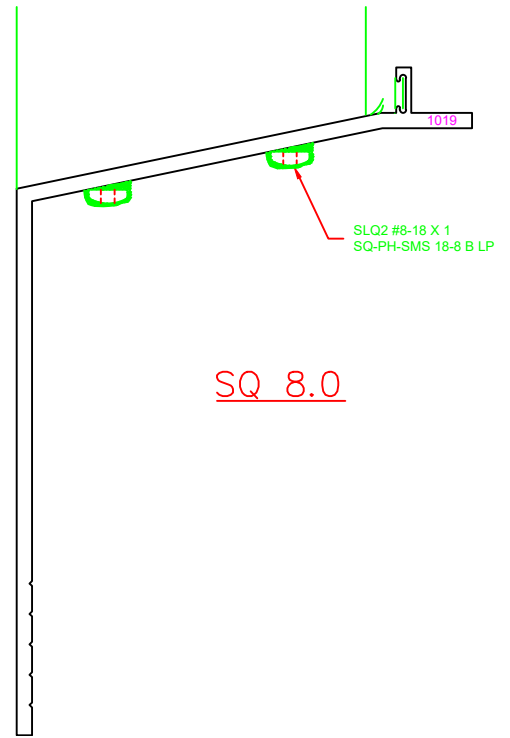

ERECTOR NOTE:

BACK BED WITH SEALANT BEFORE THE WINDOW IS INSTALLED OR CAP SEAL AFTER THE WINDOW IS INSTALLED TO INSURE A WATERTIGHT SEAL.

SQ 8.0