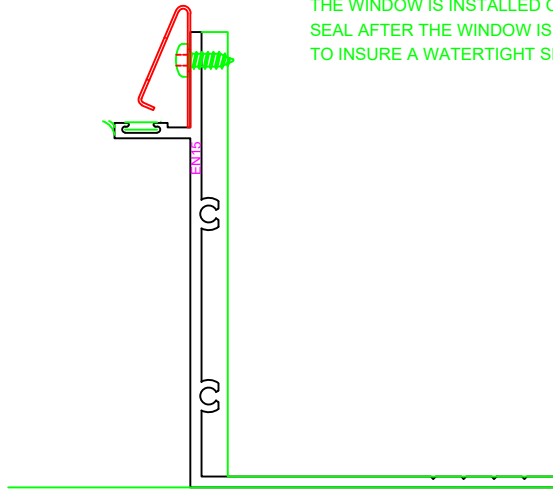

ERECTOR NOTE:

BACK BED WITH SEALANT BEFORE THE WINDOW IS INSTALLED OR CAP SEAL AFTER THE WINDOW IS INSTALLED TO INSURE A WATERTIGHT SEAL.

SQ 8.0