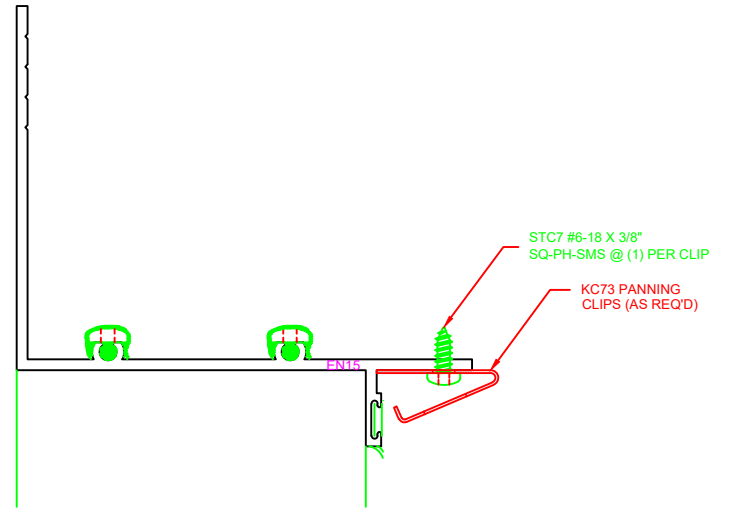

ERECTOR NOTE:

BACK BED WITH SEALANT BEFORE THE WINDOW IS INSTALLED OR CAP SEAL AFTER THE WINDOW IS INSTALLED TO INSURE A WATERTIGHT SEAL.

SQ 8.0