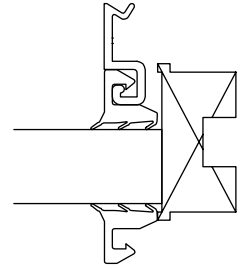

403 Screw Spline Outside Glazed

2" x 4 1/2"

403 Screw Spline Inside Glazed

2" x 4 1/2"

403 Shear Block Outside Glazed

2" x 4 1/2"

403 Shear Block Inside Glazed

2" x 4 1/2"

1/4" GLAZING

5/16" GLAZING

1/2" GLAZING

9/16" GLAZING

403 Glazing

90° INSIDE CORNER
SB OR SS

90° OUTSIDE CORNER
SB OR SS

3-WAY CORNER
SB ONLY