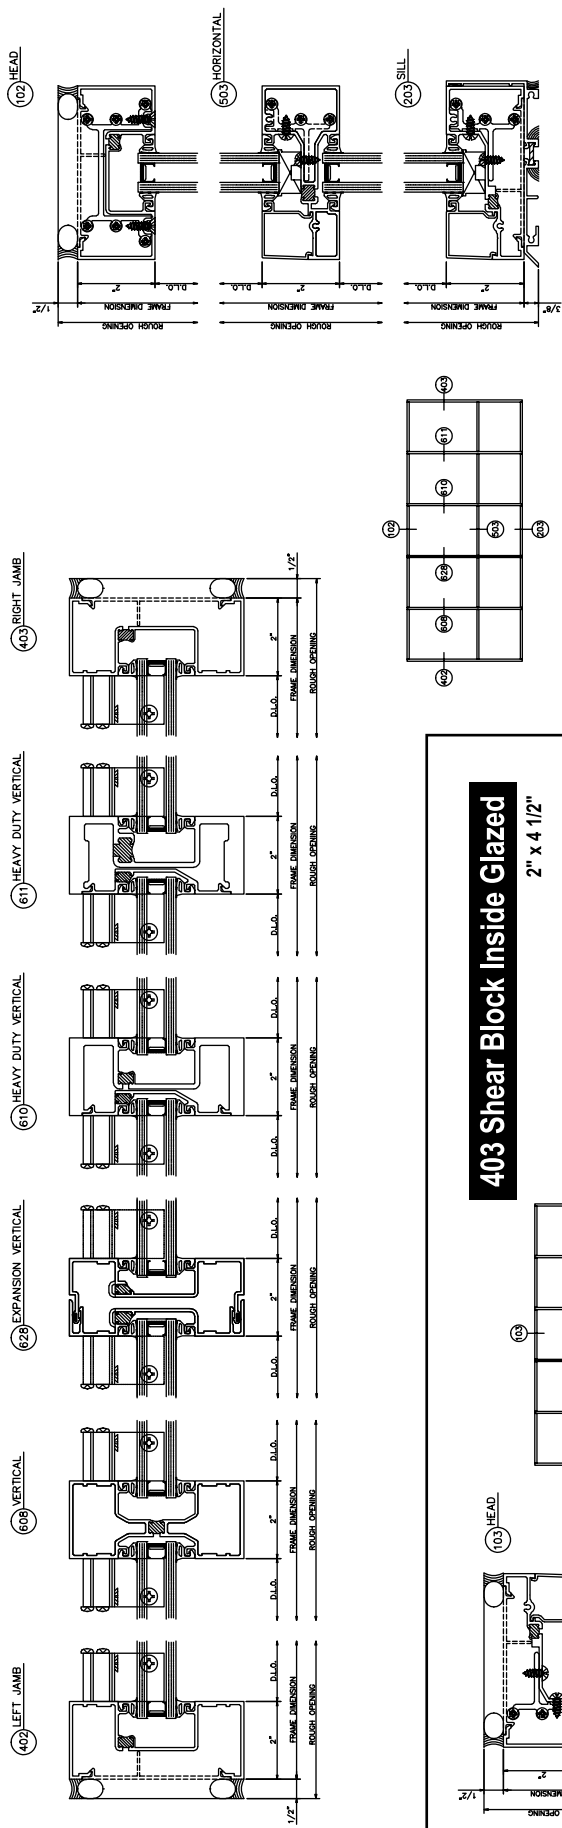

403 Screw Spline Outside Glazed

2" x 4 1/2"

403 Screw Spline Inside Glazed

2" x 4 1/2"

403 Shear Block Outside Glazed

2" x 4 1/2"

403 Shear Block Inside Glazed

2" x 4 1/2"

1/4" GLAZING

5/16" GLAZING

1/2" GLAZING

9/16" GLAZING

403 Glazing

90° INSIDE CORNER
SB OR SS

90° OUTSIDE CORNER
SB OR SS

3-WAY CORNER
SB ONLY

403 Corners