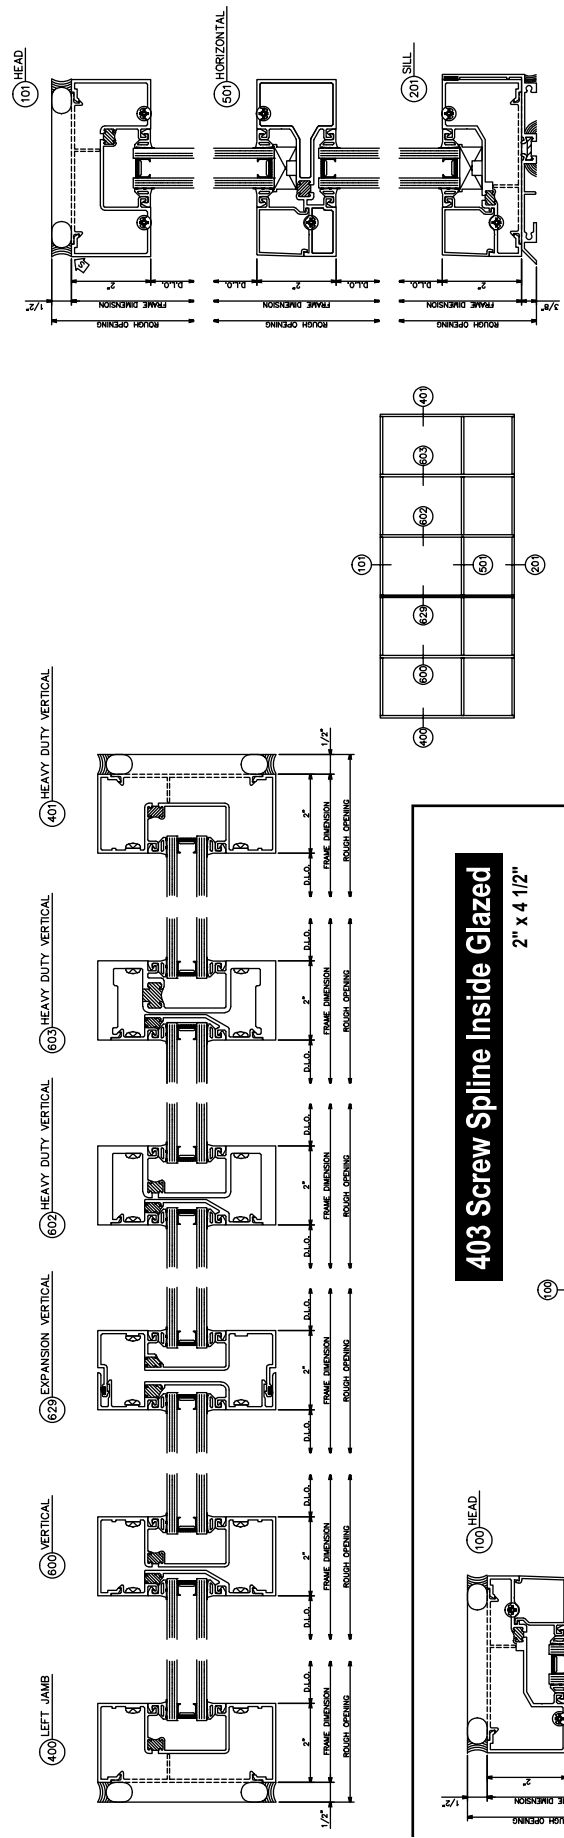

403 Screw Spline Outside Glazed

2" x 4 1/2"

403 Screw Spline Inside Glazed

2" x 4 1/2"

403 Shear Block Outside Glazed

2" x 4 1/2"

403 Shear Block Inside Glazed

2" x 4 1/2"

1/4" GLAZING

5/16" GLAZING

1/2" GLAZING

9/16" GLAZING

403 Glazing

90° INSIDE CORNER
SB OR SS

90° OUTSIDE CORNER
SB OR SS

3-WAY CORNER
SB ONLY

403 Corners