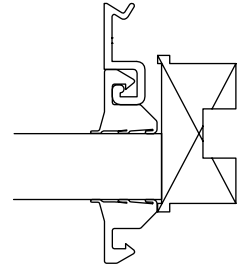

403 Screw Spline Outside Glazed

2" x 4 1/2"

403 Screw Spline Inside Glazed

2" x 4 1/2"

403 Shear Block Outside Glazed

2" x 4 1/2"

403 Shear Block Inside Glazed

2" x 4 1/2"

1/4" GLAZING

5/16" GLAZING

1/2" GLAZING

9/16" GLAZING

403 Glazing

90° INSIDE CORNER
SB OR SS

90° OUTSIDE CORNER
SB OR SS

3-WAY CORNER
SB ONLY