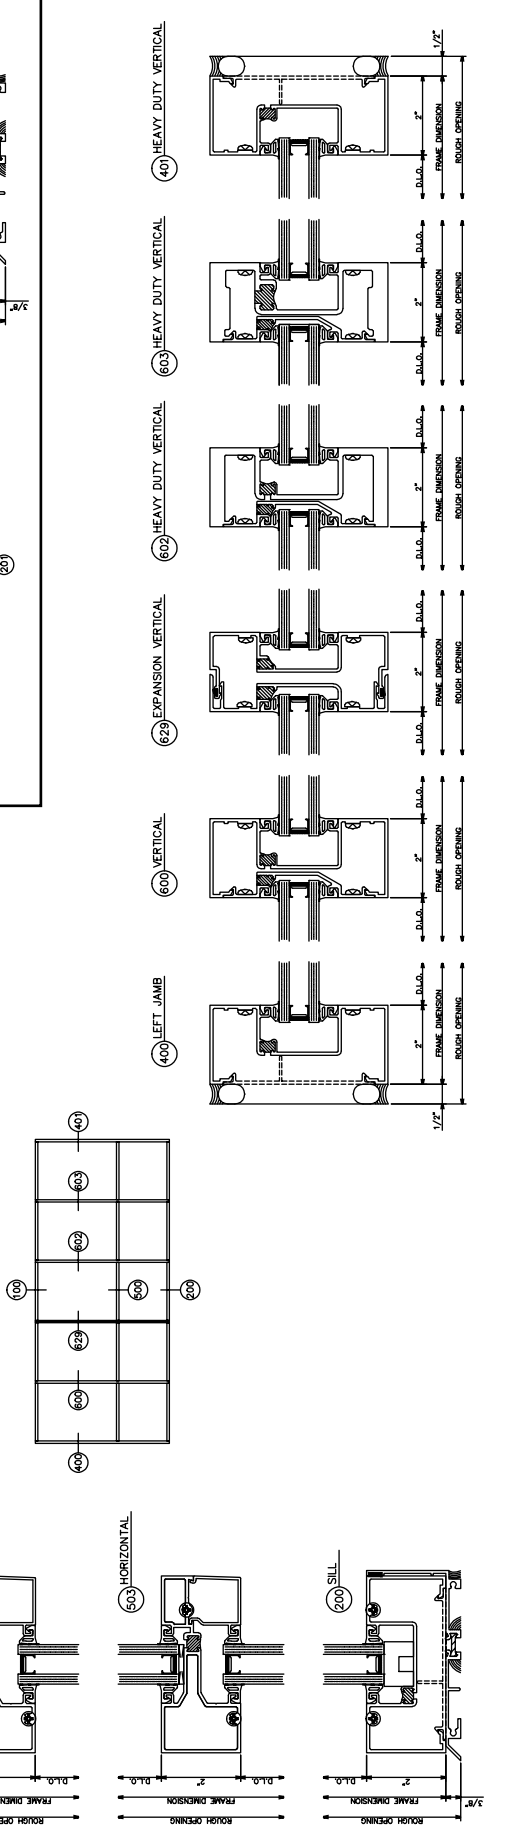

403 Screw Spline Outside Glazed

2" x 4 1/2"

403 Screw Spline Inside Glazed

2" x 4 1/2"

403 Shear Block Outside Glazed

2" x 4 1/2"

403 Shear Block Inside Glazed

2" x 4 1/2"

1/4" GLAZING

5/16" GLAZING

1/2" GLAZING

9/16" GLAZING

403 Glazing

90° INSIDE CORNER
SB OR SS

90° OUTSIDE CORNER
SB OR SS

3-WAY CORNER
SB ONLY

403 Corners