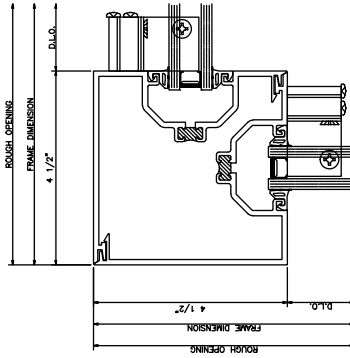

403 Screw Spline Outside Glazed

2" x 4 1/2"

403 Screw Spline Inside Glazed

2" x 4 1/2"

403 Shear Block Outside Glazed

2" x 4 1/2"

403 Shear Block Inside Glazed

2" x 4 1/2"

1/4" GLAZING

5/16" GLAZING

1/2" GLAZING

9/16" GLAZING

403 Glazing

90° INSIDE CORNER
SB OR SS

90° OUTSIDE CORNER
SB OR SS

3-WAY CORNER
SB ONLY