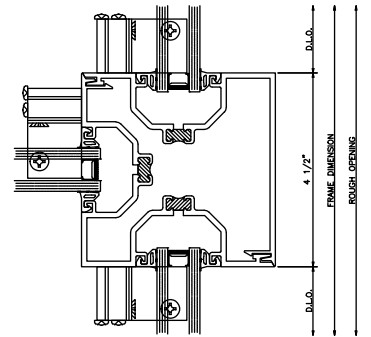

403 Screw Spline Outside Glazed

2" x 4 1/2"

403 Screw Spline Inside Glazed

2" x 4 1/2"

403 Shear Block Outside Glazed

2" x 4 1/2"

403 Shear Block Inside Glazed

2" x 4 1/2"

1/4" GLAZING

5/16" GLAZING

1/2" GLAZING

9/16" GLAZING

403 Glazing

90° INSIDE CORNER
SB OR SS

90° OUTSIDE CORNER
SB OR SS

3-WAY CORNER
SB ONLY