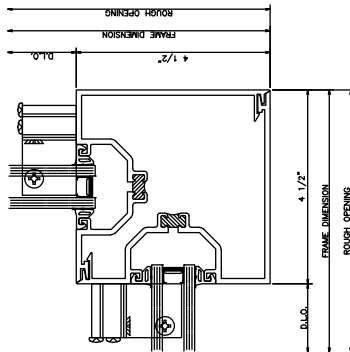

403 Screw Spline Outside Glazed

2" x 4 1/2"

403 Screw Spline Inside Glazed

2" x 4 1/2"

403 Shear Block Outside Glazed

2" x 4 1/2"

403 Shear Block Inside Glazed

2" x 4 1/2"

1/4" GLAZING

5/16" GLAZING

1/2" GLAZING

9/16" GLAZING

403 Glazing

90° INSIDE CORNER
SB OR SS

90° OUTSIDE CORNER
SB OR SS

3-WAY CORNER
SB ONLY