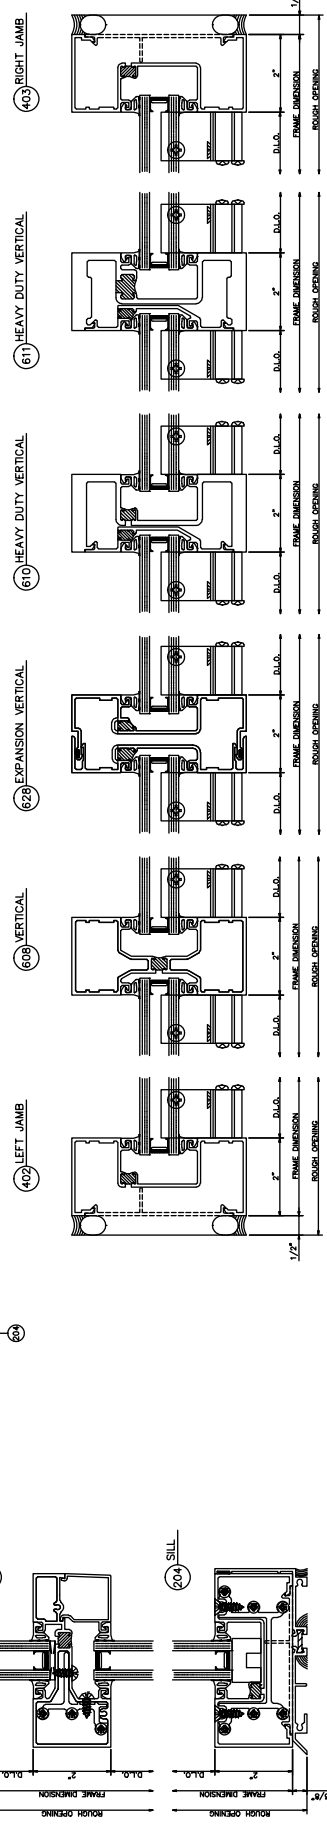

403 Screw Spline Outside Glazed

2" x 4 1/2"

403 Screw Spline Inside Glazed

2" x 4 1/2"

403 Shear Block Outside Glazed

2" x 4 1/2"

403 Shear Block Inside Glazed

2" x 4 1/2"

1/4" GLAZING

5/16" GLAZING

1/2" GLAZING

9/16" GLAZING

403 Glazing

90° INSIDE CORNER
SB OR SS

90° OUTSIDE CORNER
SB OR SS

3-WAY CORNER
SB ONLY

403 Corners