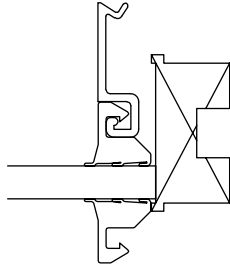

403 Screw Spline Outside Glazed

2" x 4 1/2"

403 Screw Spline Inside Glazed

2" x 4 1/2"

403 Shear Block Outside Glazed

2" x 4 1/2"

403 Shear Block Inside Glazed

2" x 4 1/2"

1/4" GLAZING

5/16" GLAZING

1/2" GLAZING

9/16" GLAZING

403 Glazing

90° INSIDE CORNER
SB OR SS

90° OUTSIDE CORNER
SB OR SS

3-WAY CORNER
SB ONLY