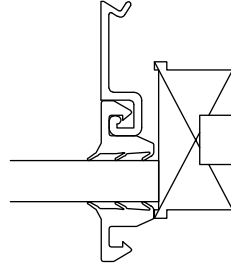

403 Screw Spline Outside Glazed

2" x 4 1/2"

403 Screw Spline Inside Glazed

2" x 4 1/2"

403 Shear Block Outside Glazed

2" x 4 1/2"

403 Shear Block Inside Glazed

2" x 4 1/2"

1/4" GLAZING

5/16" GLAZING

1/2" GLAZING

9/16" GLAZING

403 Glazing

90° INSIDE CORNER
SB OR SS

90° OUTSIDE CORNER
SB OR SS

3-WAY CORNER
SB ONLY