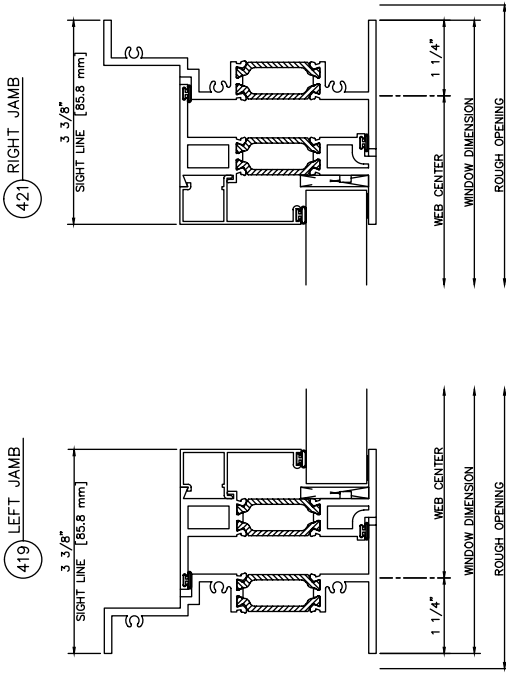

450X Inside Glazed

Caseament In • Left swing • Butt Hinges • Cam Locks

450X Inside Glazed

Caseament Out • Left swing • Butt Hinges • Cam Locks

450X Inside Glazed

Fixed Over Project In

450X Inside Glazed

Fixed Over Project Out

450X Inside Glazed
Fixed