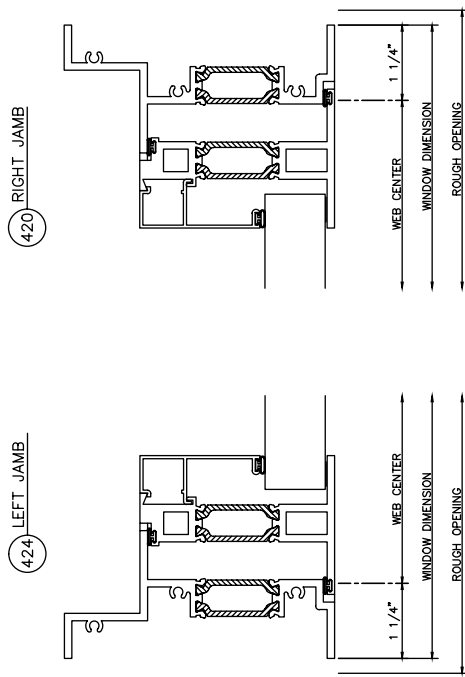

450X Inside Glazed

Caseament In • Left swing • Butt Hinges • Cam Locks

450X Inside Glazed

Caseament Out • Left swing • Butt Hinges • Cam Locks

450X Inside Glazed

Fixed Over Project In

450X Inside Glazed

Fixed Over Project Out

450X Inside Glazed
Fixed