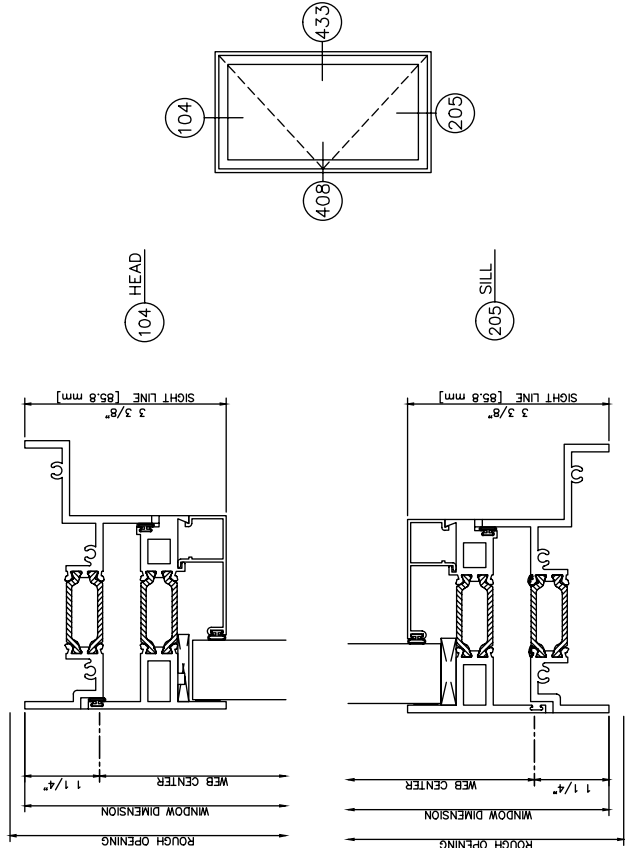

450X Inside Glazed

Caseament In • Left swing • Butt Hinges • Cam Locks

450X Inside Glazed

Caseament Out • Left swing • Butt Hinges • Cam Locks

450X Inside Glazed

Fixed Over Project In

450X Inside Glazed

Fixed Over Project Out

450X Inside Glazed
Fixed