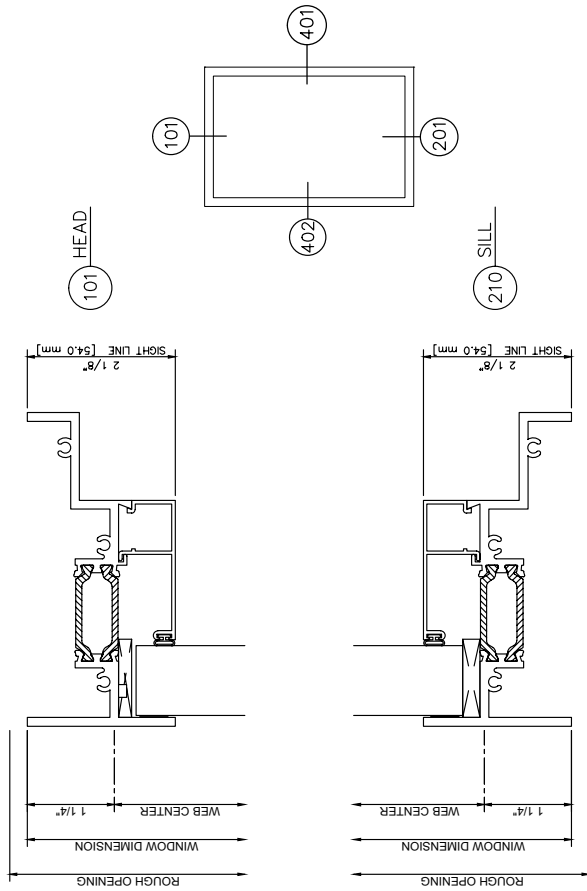

450X Inside Glazed

Caseament In • Left swing • Butt Hinges • Cam Locks

450X Inside Glazed

Caseament Out • Left swing • Butt Hinges • Cam Locks

450X Inside Glazed

Fixed Over Project In

450X Inside Glazed

Fixed Over Project Out

450X Inside Glazed
Fixed