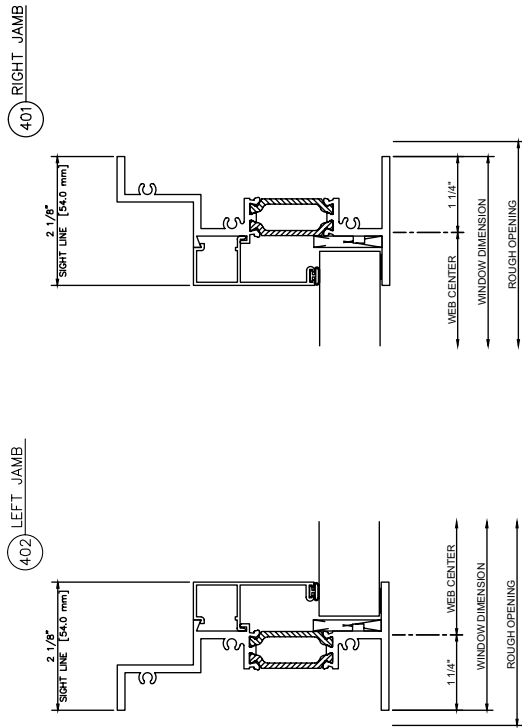

450X Inside Glazed

Caseament In • Left swing • Butt Hinges • Cam Locks

450X Inside Glazed

Caseament Out • Left swing • Butt Hinges • Cam Locks

450X Inside Glazed

Fixed Over Project In

450X Inside Glazed

Fixed Over Project Out

450X Inside Glazed
Fixed