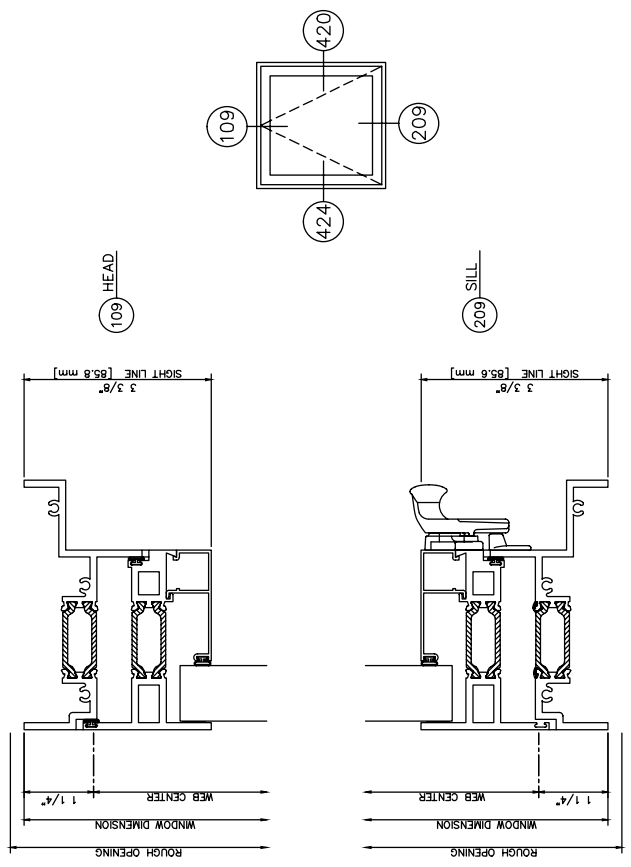

450X Inside Glazed

Caseament In • Left swing • Butt Hinges • Cam Locks

450X Inside Glazed

Caseament Out • Left swing • Butt Hinges • Cam Locks

450X Inside Glazed

Fixed Over Project In

450X Inside Glazed

Fixed Over Project Out

450X Inside Glazed
Fixed