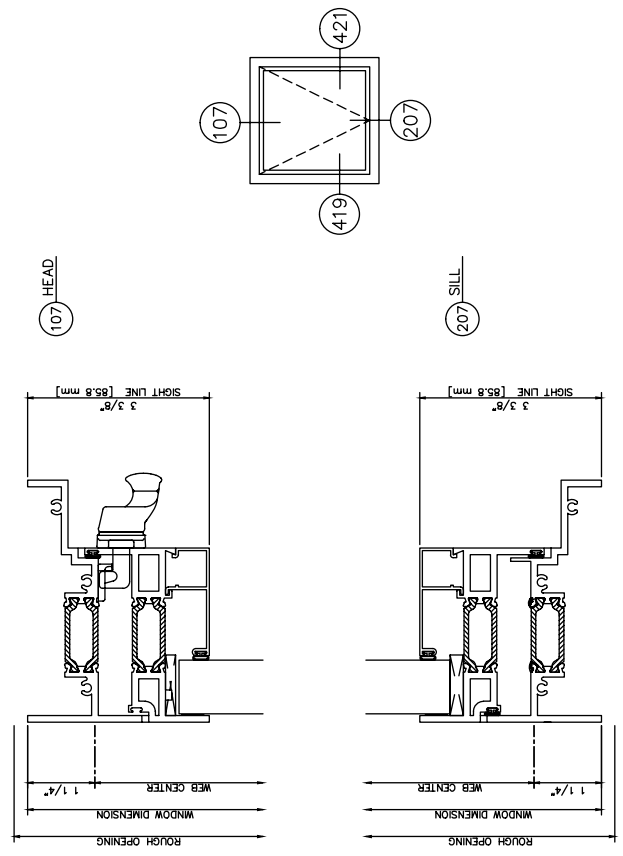

450X Inside Glazed

Caseament In • Left swing • Butt Hinges • Cam Locks

450X Inside Glazed

Caseament Out • Left swing • Butt Hinges • Cam Locks

450X Inside Glazed

Fixed Over Project In

450X Inside Glazed

Fixed Over Project Out

450X Inside Glazed
Fixed