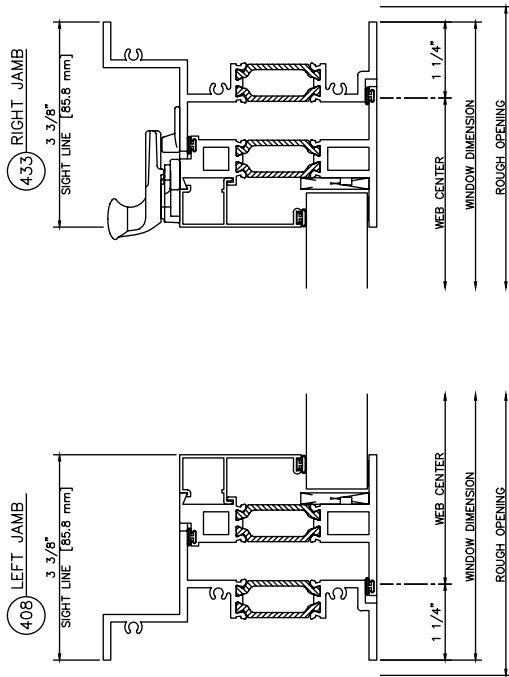

450X Inside Glazed

Caseament In • Left swing • Butt Hinges • Cam Locks

450X Inside Glazed

Caseament Out • Left swing • Butt Hinges • Cam Locks

450X Inside Glazed

Fixed Over Project In

450X Inside Glazed

Fixed Over Project Out

450X Inside Glazed
Fixed