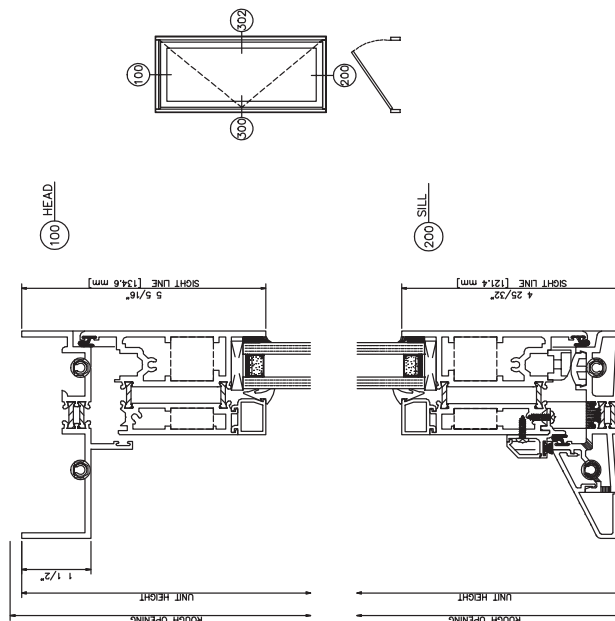

T325 Door Outswing

Butt Hinges • Stainless Steel Multi-Point Hardware

T325 Door Inswing

Butt Hinges • Stainless Steel Multi-Point Hardware

T325 Door Pair Outswinging

Butt Hinges - Stainless Steel Multi-Point Hardware

Butt Hinges • Stainless Steel Multi-Point Hardware

T350 Door Pair Outswing

Butt Hinges • Stainless Steel Multi-Point Hardware

T450 Outswing

Butt Hinges • Stainless Steel Multi-Point Hardware

T450 Inswing

Butt Hinges • Stainless Steel Multi-Point Hardware

TerraStile Glazing

7/8" GLASS WITH 11K0 PERIMETER GRID OUTSWING ONLY

T450-I Door Pair Outswing
Butt Hinges - Stainless Steel Multi-Point Hardware