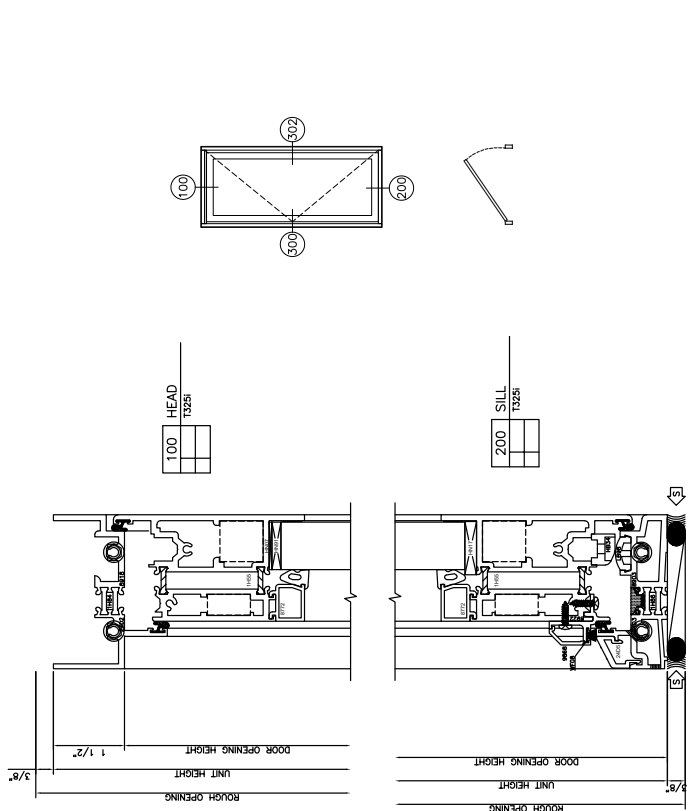

T325 Door Outswing

Butt Hinges • Stainless Steel Multi-Point Hardware

T325 Door Inswing

Butt Hinges • Stainless Steel Multi-Point Hardware

T325 Door Pair Outswinging

Butt Hinges - Stainless Steel Multi-Point Hardware

400	MTG. RAIL
	T325I

300	JAMB
	T325I

301	JAMB
	T325I

100	HEAD
	T325I

200	SILL
	T325I

T350 Outswing

Butt Hinges • Stainless Steel Multi-Point Hardware

T350 Inswing