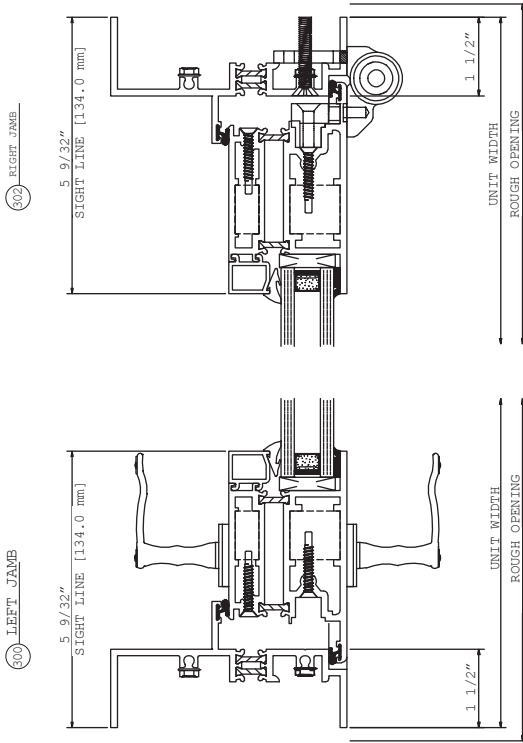

T325 Door Outswing

Butt Hinges • Stainless Steel Multi-Point Hardware

T325 Door Inswing

Butt Hinges • Stainless Steel Multi-Point Hardware

T325 Door Pair Outswinging

Butt Hinges - Stainless Steel Multi-Point Hardware

Butt Hinges • Stainless Steel Multi-Point Hardware

T350 Door Pair Outswing

Butt Hinges • Stainless Steel Multi-Point Hardware

T450 Outswing

Butt Hinges • Stainless Steel Multi-Point Hardware

T450 Inswing

Butt Hinges • Stainless Steel Multi-Point Hardware

TerraStile Glazing

7/8" GLASS WITH 11K0 PERIMETER GRID OUTSWING ONLY

T450-I Door Pair Outswing
Butt Hinges - Stainless Steel Multi-Point Hardware