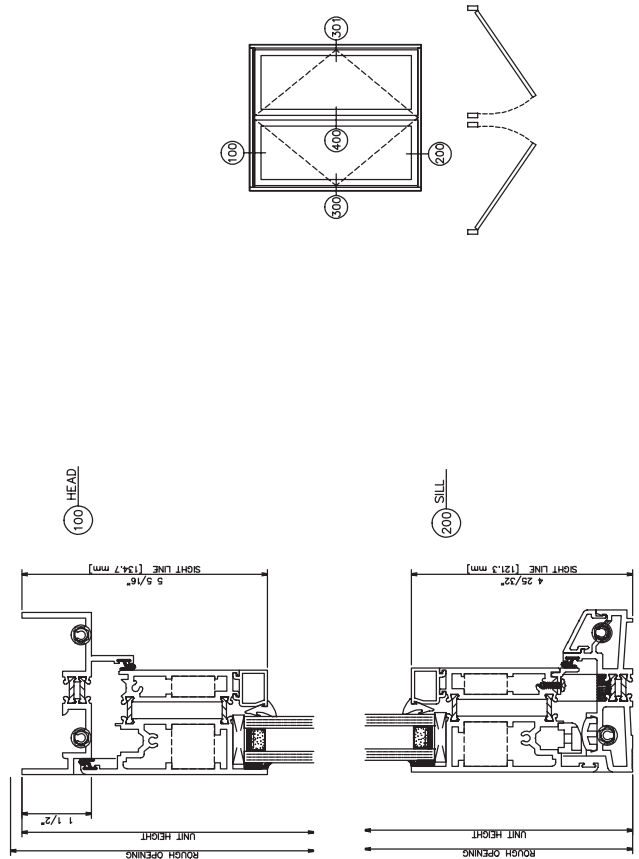

T325 Door Outswing

Butt Hinges • Stainless Steel Multi-Point Hardware

T325 Door Inswing

Butt Hinges • Stainless Steel Multi-Point Hardware

T325 Door Pair Outswinging

Butt Hinges - Stainless Steel Multi-Point Hardware

400	MTG. RAIL
	T325I

300	JAMB
	T325I

301	JAMB
	T325I

100	HEAD
	T325I

200	SILL
	T325I

T350 Outswing

Butt Hinges • Stainless Steel Multi-Point Hardware

T350 Inswing

Butt Hinges • Stainless Steel Multi-Point Hardware

T350 Door Pair Outswing

Butt Hinges • Stainless Steel Multi-Point Hardware

T450 Outswing

Butt Hinges • Stainless Steel Multi-Point Hardware

T450 Inswing

Butt Hinges • Stainless Steel Multi-Point Hardware