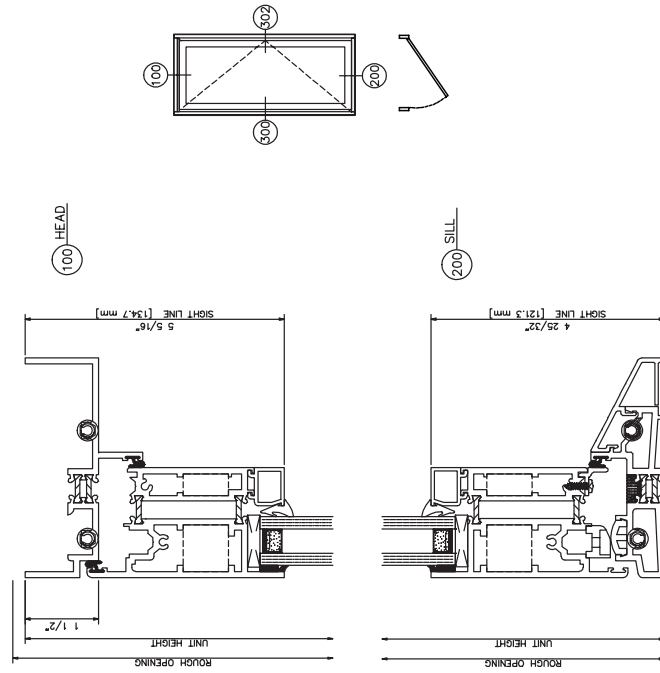

T325 Door Outswing

Butt Hinges • Stainless Steel Multi-Point Hardware

T325 Door Inswing

Butt Hinges • Stainless Steel Multi-Point Hardware

T325 Door Pair Outswinging

Butt Hinges - Stainless Steel Multi-Point Hardware

Butt Hinges • Stainless Steel Multi-Point Hardware

T350 Door Pair Outswing

Butt Hinges • Stainless Steel Multi-Point Hardware

T450 Outswing

Butt Hinges • Stainless Steel Multi-Point Hardware

T450 Inswing

Butt Hinges • Stainless Steel Multi-Point Hardware

TerraStile Glazing

7/8" GLASS WITH 11K0 PERIMETER GRID OUTSWING ONLY

T450-I Door Pair Outswing
Butt Hinges - Stainless Steel Multi-Point Hardware