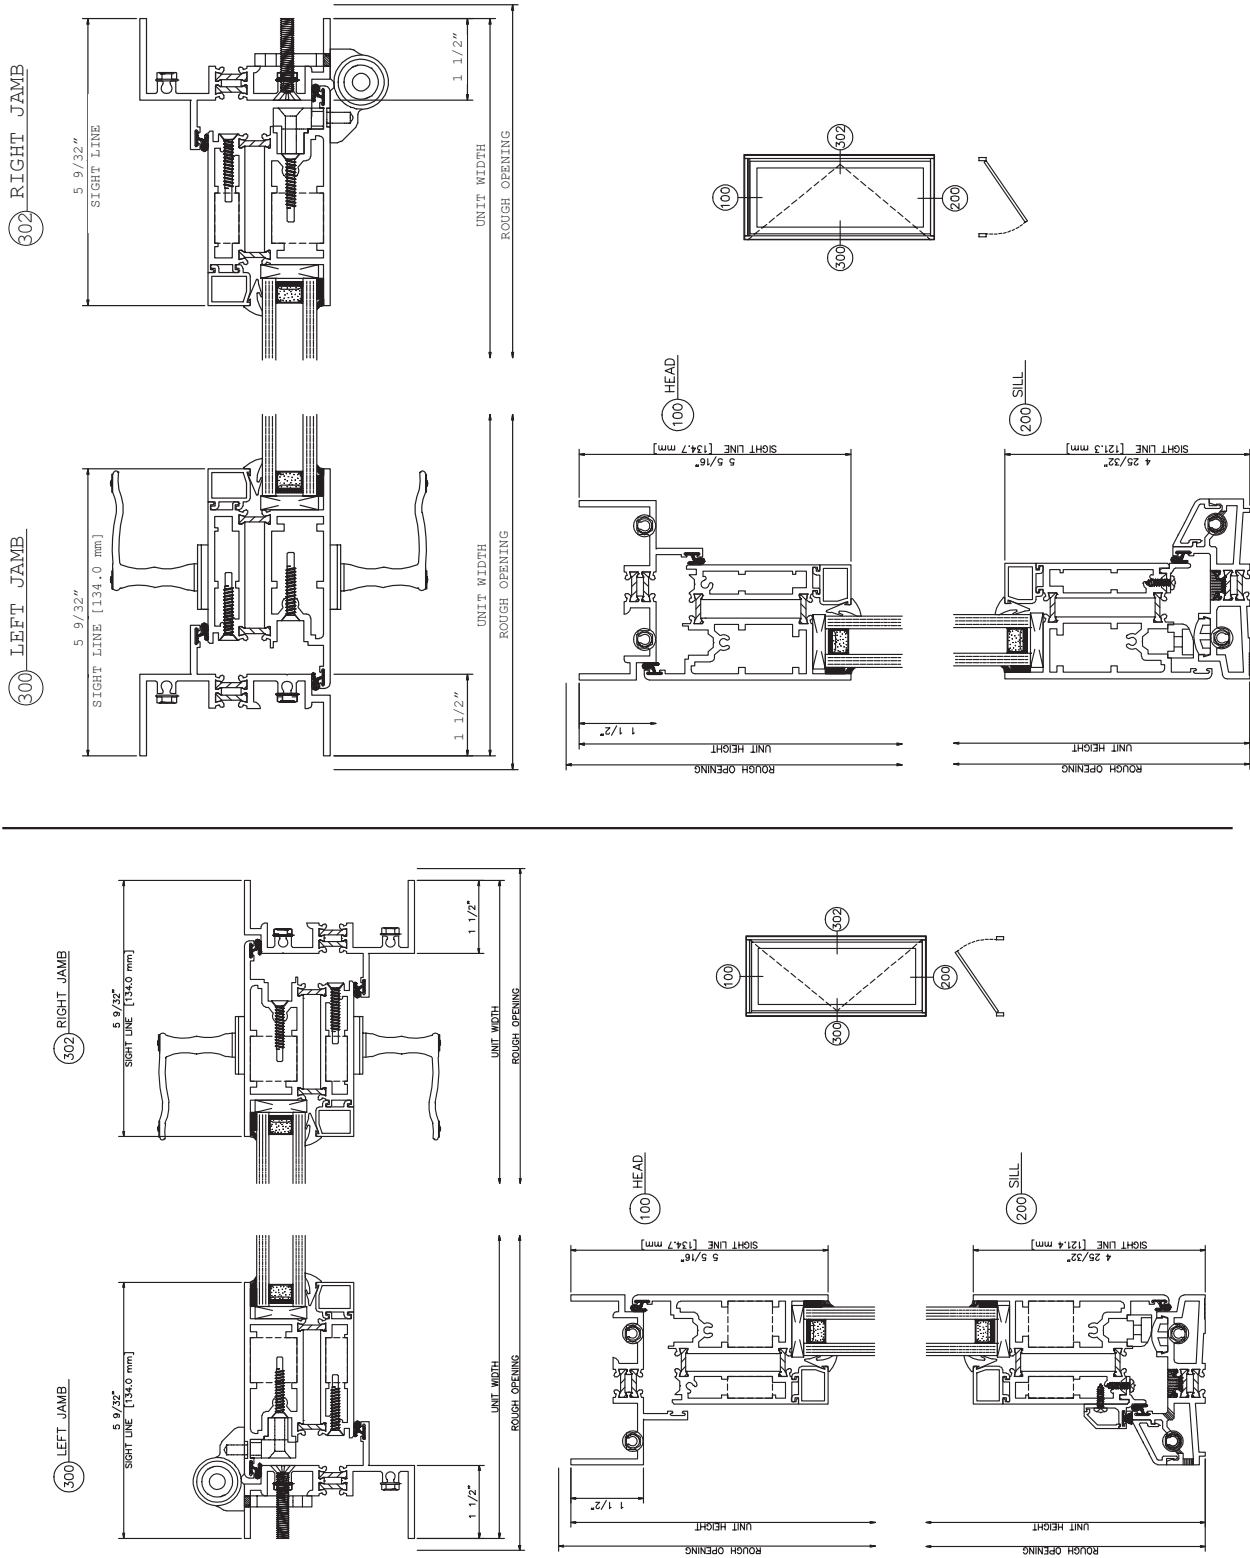

T325 Door Outswing

Butt Hinges • Stainless Steel Multi-Point Hardware

T325 Door Inswing

Butt Hinges • Stainless Steel Multi-Point Hardware

T325 Door Pair Outswinging

Butt Hinges - Stainless Steel Multi-Point Hardware

400	MTG. RAIL
	T325I

300	JAMB
	T325I

301	JAMB
	T325I

100	HEAD
	T325I

200	SILL
	T325I

T350 Outswing

Butt Hinges • Stainless Steel Multi-Point Hardware

T350 Inswing

Butt Hinges • Stainless Steel Multi-Point Hardware

T350 Door Pair Outswing

Butt Hinges • Stainless Steel Multi-Point Hardware

T450 Outswing

Butt Hinges • Stainless Steel Multi-Point Hardware

T450 Inswing

Butt Hinges • Stainless Steel Multi-Point Hardware