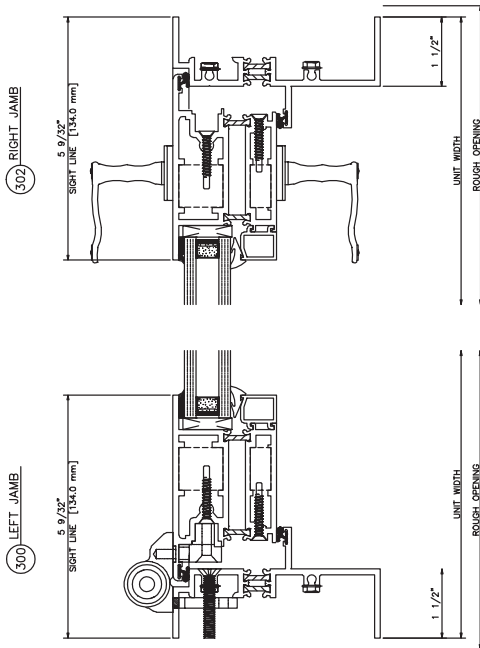

T325 Door Outswing

Butt Hinges • Stainless Steel Multi-Point Hardware

T325 Door Inswing

Butt Hinges • Stainless Steel Multi-Point Hardware

T325 Door Pair Outswinging

Butt Hinges - Stainless Steel Multi-Point Hardware

Butt Hinges • Stainless Steel Multi-Point Hardware

T350 Door Pair Outswing

Butt Hinges • Stainless Steel Multi-Point Hardware

T450 Outswing

Butt Hinges • Stainless Steel Multi-Point Hardware

T450 Inswing

Butt Hinges • Stainless Steel Multi-Point Hardware

TerraStile Glazing

7/8" GLASS WITH 11K0 PERIMETER GRID OUTSWING ONLY

T450-I Door Pair Outswing
Butt Hinges - Stainless Steel Multi-Point Hardware