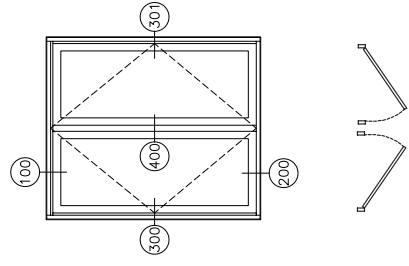

T325 Door Outswing

Butt Hinges • Stainless Steel Multi-Point Hardware

T325 Door Inswing

Butt Hinges • Stainless Steel Multi-Point Hardware

T325 Door Pair Outswinging

Butt Hinges - Stainless Steel Multi-Point Hardware

400	MTG. RAIL
	T325I

300	JAMB
	T325I

301	JAMB
	T325I

100	HEAD
	T325I

200	SILL
	T325I

T350 Outswing

Butt Hinges • Stainless Steel Multi-Point Hardware

T350 Inswing