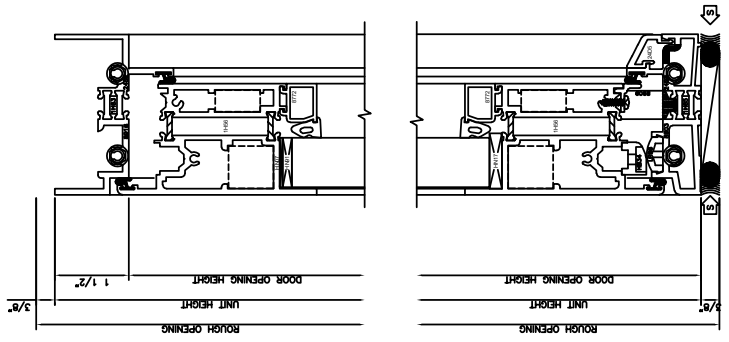

T325 Door Outswing

Butt Hinges • Stainless Steel Multi-Point Hardware

T325 Door Inswing

Butt Hinges • Stainless Steel Multi-Point Hardware

T325 Door Pair Outswinging

Butt Hinges - Stainless Steel Multi-Point Hardware

400	MTG. RAIL
	T325I

300	JAMB
	T325I

301	JAMB
	T325I

100	HEAD
	T325I

200	SILL
	T325I

T350 Outswing

Butt Hinges • Stainless Steel Multi-Point Hardware

T350 Inswing