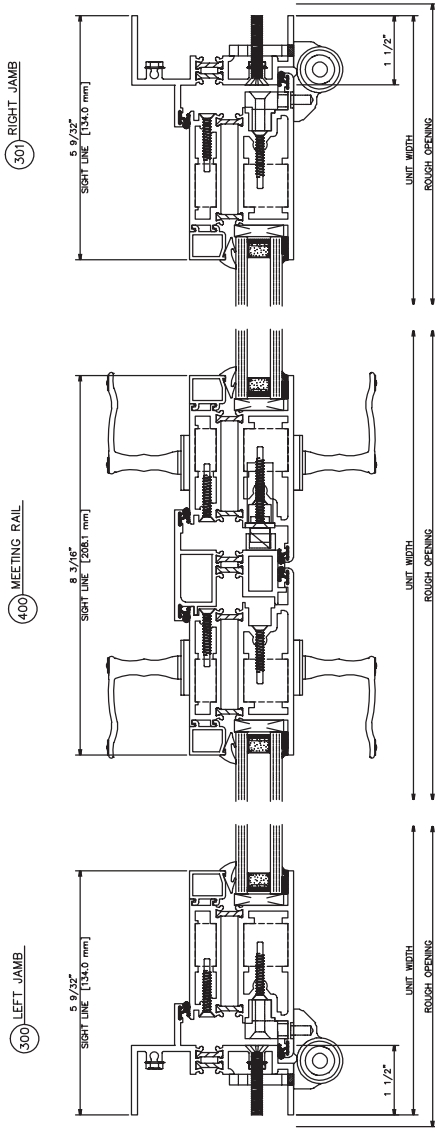

T325 Door Outswing

Butt Hinges • Stainless Steel Multi-Point Hardware

T325 Door Inswing

Butt Hinges • Stainless Steel Multi-Point Hardware

T325 Door Pair Outswinging

Butt Hinges - Stainless Steel Multi-Point Hardware

400	MTG. RAIL
	T325I

300	JAMB
	T325I

301	JAMB
	T325I

100	HEAD
	T325I

200	SILL
	T325I

T350 Outswing

Butt Hinges • Stainless Steel Multi-Point Hardware

T350 Inswing

Butt Hinges • Stainless Steel Multi-Point Hardware

T350 Door Pair Outswing

Butt Hinges • Stainless Steel Multi-Point Hardware

T450 Outswing

Butt Hinges • Stainless Steel Multi-Point Hardware

T450 Inswing

Butt Hinges • Stainless Steel Multi-Point Hardware