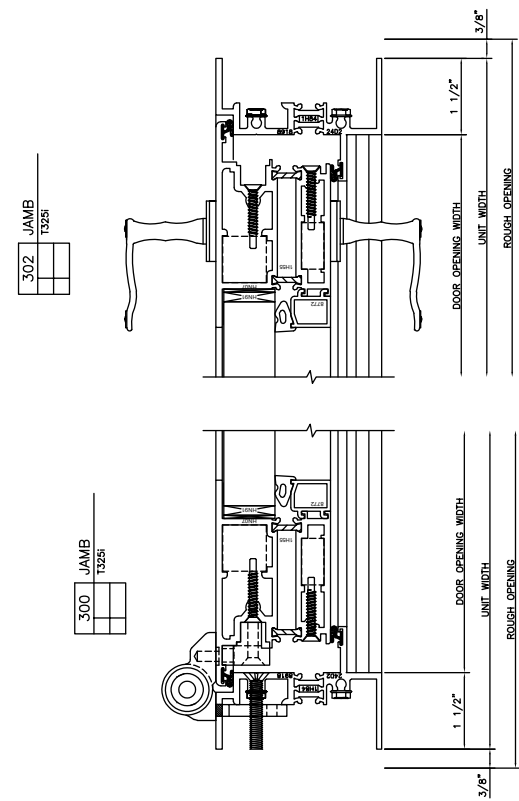

T325 Door Outswing

Butt Hinges • Stainless Steel Multi-Point Hardware

T325 Door Inswing

Butt Hinges • Stainless Steel Multi-Point Hardware

T325 Door Pair Outswinging

Butt Hinges - Stainless Steel Multi-Point Hardware

400	MTG. RAIL
	T325I

300	JAMB
	T325I

301	JAMB
	T325I

100	HEAD
	T325I

200	SILL
	T325I

T350 Outswing

Butt Hinges • Stainless Steel Multi-Point Hardware

T350 Inswing