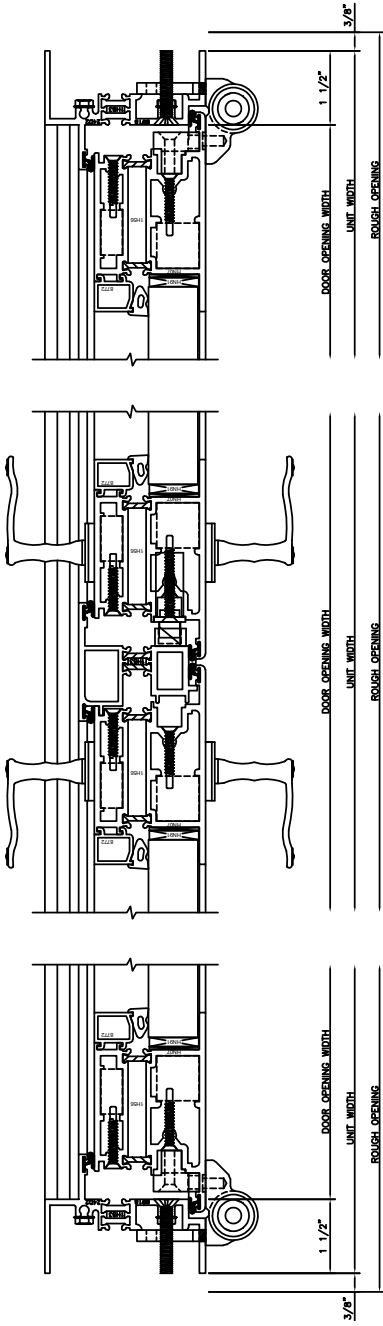

T325 Door Outswing

Butt Hinges • Stainless Steel Multi-Point Hardware

T325 Door Inswing

Butt Hinges • Stainless Steel Multi-Point Hardware

T325 Door Pair Outswinging

Butt Hinges - Stainless Steel Multi-Point Hardware

400	MTG. RAIL
	T325I

300	JAMB
	T325I

301	JAMB
	T325I

100	HEAD
	T325I

200	SILL
	T325I

T350 Outswing

Butt Hinges • Stainless Steel Multi-Point Hardware

T350 Inswing