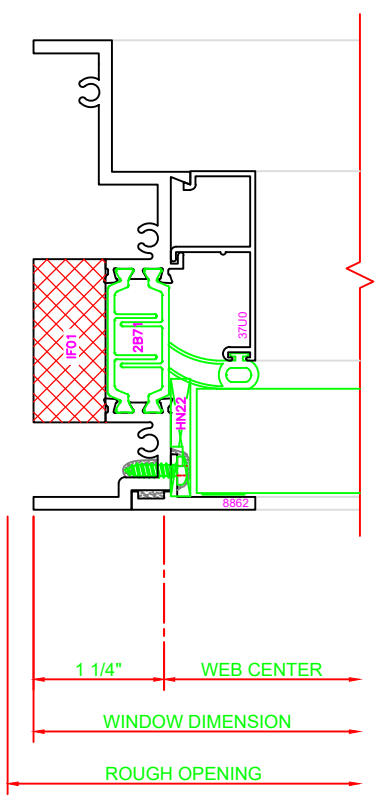

120	HEAD
	SERIES: 450X
	PROJECT OUT
	4-BAR ARMS

421	JAMB
	SERIES: 450X
	PROJECT OUT
	4-BAR ARMS

525	MEETING RAIL
	SERIES: 450X
	P.O./FIXED
	4-BAR ARMS

403	JAMB
	SERIES: 450X
	FIXED

200	SILL
	SERIES: 450X
	FIXED